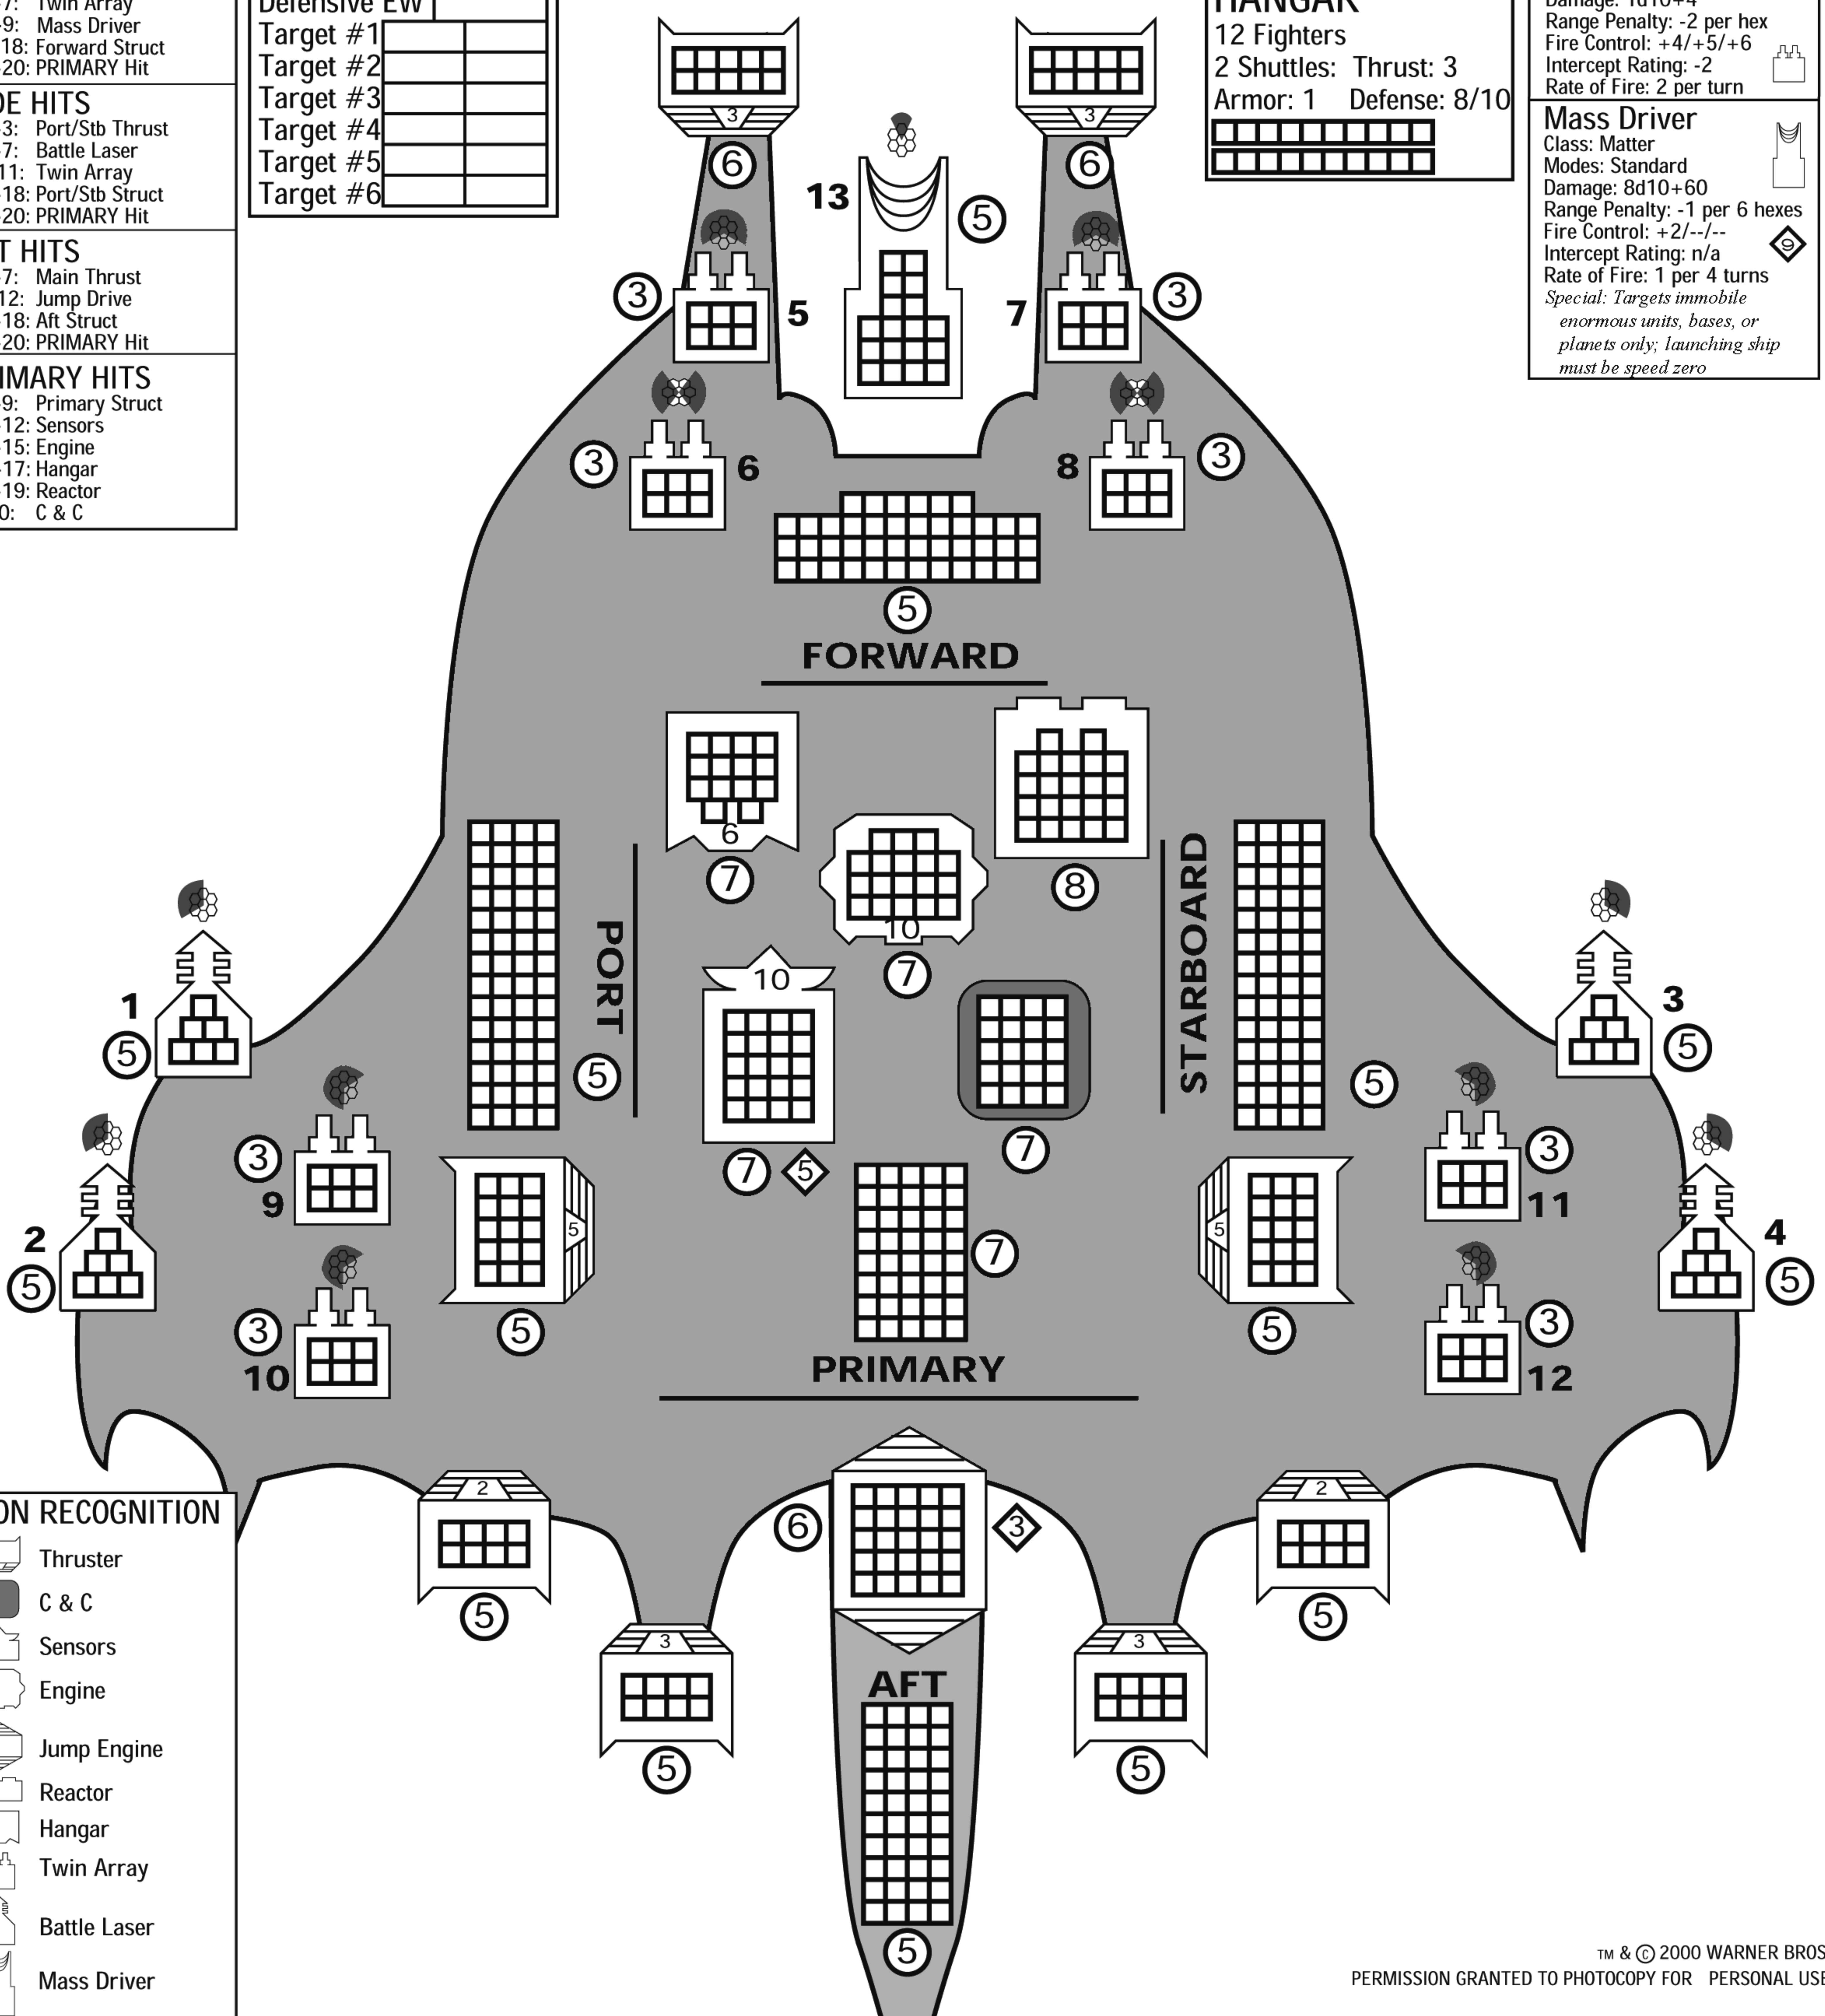

FORWARD HITS
 1-3: Retro Thrust
 4-7: Twin Array
 8-9: Mass Driver
 10-18: Forward Struct
 19-20: PRIMARY Hit

SIDE HITS
 1-3: Port/Stb Thrust
 4-7: Battle Laser
 8-11: Twin Array
 12-18: Port/Stb Struct
 19-20: PRIMARY Hit

AFT HITS
 1-7: Main Thrust
 8-12: Jump Drive
 13-18: Aft Struct
 19-20: PRIMARY Hit

PRIMARY HITS
 1-9: Primary Struct
 10-12: Sensors
 13-15: Engine
 16-17: Hangar
 18-19: Reactor
 20: C & C

SENSOR DATA

Defensive EW

Target #1

Target #2

Target #3

Target #4

Target #5

Target #6

HANGAR
 12 Fighters
 2 Shuttles: Thrust: 3
 Armor: 1 Defense: 8/10